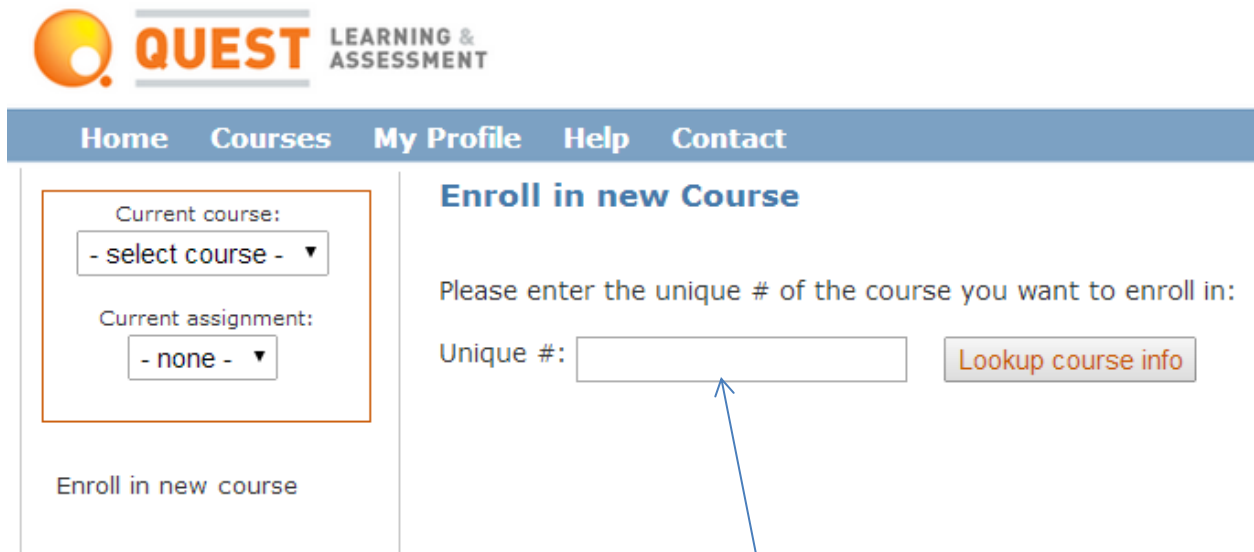

How to enroll into a Quest course

1. Log into your Quest account

On your home page click on "Enroll in a new course"

2. The following Page should pop up

Enter the course number from the list below and click "lookup course info":