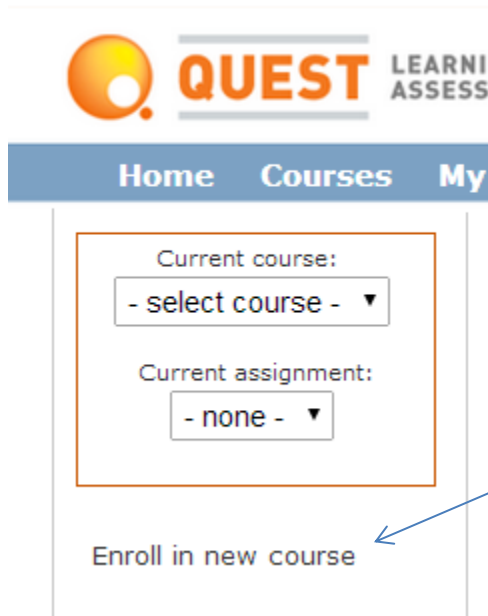

How to enroll into a Quest course

1. Log into your Quest account

On your home page click on "Enroll in a new course"

2. The following Page should pop up

Enter the course number from the list below and click "lookup course info":